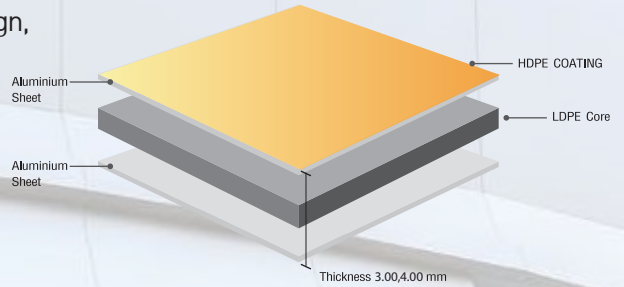

Purple 010DS

Navy Blue 011DS

Aluminium Composite Panel for sign/billboard and kiosk decoration

“Deco 4 mm” Aluminium Composite Panel

Suitable for both interior and exterior work. It can be applied to sign, billboard, exterior and interior decoration.

“Deco 3 mm” Aluminium Composite Panel

Suitable for interior decoration work and minor exterior work. For example, interior decoration, kiosk, exhibition booth.

Total thickness	Core	Width	Length
3.00, 4.00 mm	LDPE	1220 mm	2440 mm