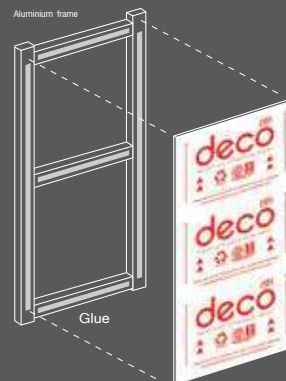

Install with glue

1. Cut the aluminium composite panel with circular saw
2. Apply silicone and glue and install the aluminium composite panel on the frame