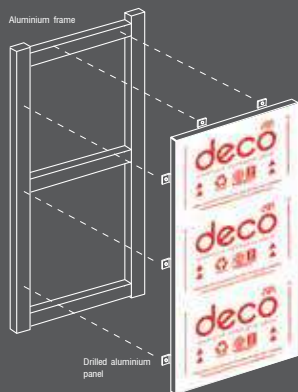

“Deco 3 mm” Aluminium Composite Panel

Suitable for interior decoration work and minor exterior work. For example, interior decoration, kiosk, exhibition booth.

Total thickness	Core	Width	Length
3.00, 4.00 mm	LDPE	1220 mm	2440 mm

คุณสมบัติเด่น

Colourful surface without peeling

Easy-to-install

Good price with value

Durable and Non-rusting

How to install aluminium composite panel “Deco

with gouging and screw method

1. Cut the aluminium composite panel with circular saw
2. Gouge the aluminium composite panel with gouging machine, cutting blade, or router
3. Fold the aluminium composite panel along the gouged line
4. Install with screw along aluminium frame and panel