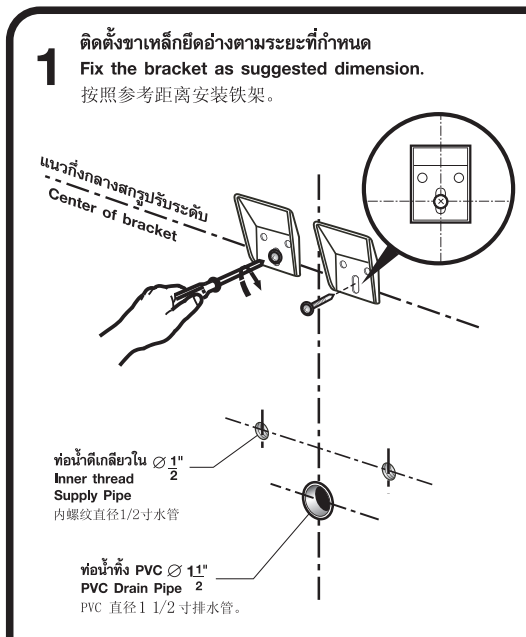

A คู่มือการติดตั้งอ่างล้างหน้าแขวนผนัง
WALL HUNG BASIN INSTALLATION MANUAL