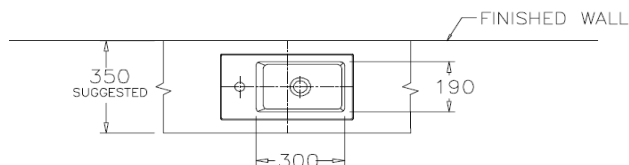

C0031 สเปซ ท็อป อ่างล้างหน้าชนิดวางบนเคาน์เตอร์
C0031 Space-Top Above counter basin

จุดขาย

- อ่างล้างหน้าชนิดวางบนเคาน์เตอร์ เหมาะสำหรับการตกแต่ง เพิ่มประโยชน์ใช้สอยในทุกพื้นที่ของบ้าน
- ขนาดกะทัดรัด ตอบโจทย์การจัดสรรพื้นที่ห้องน้ำ
- การติดตั้งอ่างล้างหน้า สามารถปรับหมุนให้เหมาะสมตามพื้นที่ใช้สอยโดยให้มุมก้มก้อยได้ทั้งซ้าย ขวา หรือหน้าตรง

ลักษณะสินค้า

- มาตรฐาน : มอก. 791-2544
- อ่างล้างมือ : วางบนเคาน์เตอร์
- ขนาด : 250 x 450 x 168 มม.
- มาตรฐานรูก๊อก : 1 รูก๊อก

Selling Point

- Free standing decorative basin enhances attraction in any point of home.
- Compact size gives solution to limited space management
- Choices of installation in left or right coner for more effective space

Product descriptions

- Standard : TIS 791 - 2544
- Basin : Above counter
- Size : 250 x 450 x 168 mm.
- Standard faucet hole : Standard 1 faucet hole

สินค้าในชุด ประกอบด้วย Consist of

อ่างล้างหน้า	Basin	: C0031	ฝาครอบรูน้ำล้น	Overflow Cover	: -
ขาตั้งอ่างล้างหน้า	Pedestal	: -	อุปกรณ์ติดตั้งและน๊อตยึด	Fixing Set	: -
ขาอ่างชนิดแขวน	Cover	: -	อุปกรณ์ติดตั้งพร้อมราวเหล็ก	Towel Bar	: -
สแตนเลสครอบท่อน้ำทิ้ง	Stainless Trap Cover	: -	แผ่นเชรามิค	Drain Cover	: -

แนะนำใช้กับ

ก๊อกน้ำ	Fuacet	: COTTO	วาล์วเปิดปิดน้ำ	Valve	: CT179(HM) หรือเทียบเท่า
สะดืออ่าง	Waste	: CT677N(HM)หรือเทียบเท่า	สายน้ำดี	Inlet Hose	: Z402(HM) หรือเทียบเท่า
ท่อน้ำทิ้ง	Basin Trap	: CT680AX(HM) หรือเทียบเท่า			

Dimension ware	Dimension pack.	Unit
250 x 450 x 168	285 x480 x205	mm.
Net whight	Gross whight	Unit
10.00	10.00	kg.