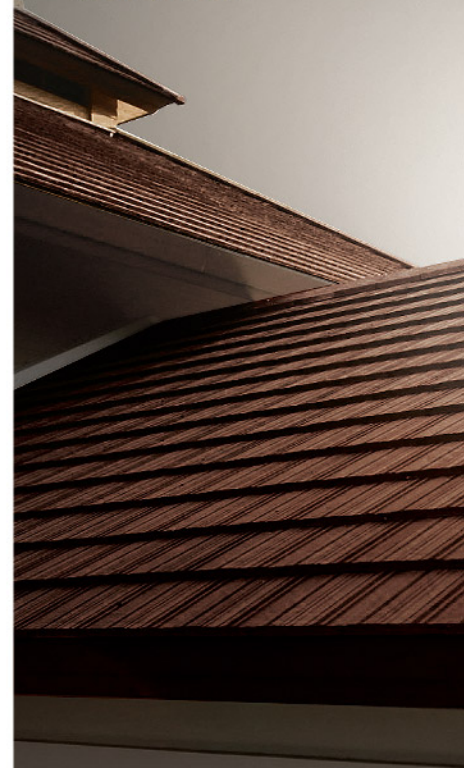

คำห้วง ซิงเกิ้ล เรียบง่าย อย่างมีสไตล์

คำห้วง ซิงเกิ้ล

หลังจากคอนกรีตแผ่นเรียบที่แต่งเติมความมีสไตล์ด้วยความเรียบง่ายอันเป็นเอกลักษณ์ พร้อมรังสรรค์ความรู้สึกเป็นธรรมชาติได้อย่างลงตัว ไม่เพียงจำกัดอยู่กับงานสร้างสรรค์เชิงธรรมชาติเพียงอย่างเดียว ทว่ายังไปได้ดีกับงานออกแบบที่แตกต่างและหลากหลายโดยเฉพาะแนวโมเดิร์น และ ร่วมสมัยที่ต้องการความเรียบง่ายอย่างมีสไตล์ และด้วยเทคนิคการทาสีในเนื้อแบบ **Color Through** ซึ่งผสมเนื้อสีลงในเนื้อกระเบื้องให้เป็นหนึ่งเดียว สีสันความเป็นธรรมชาติอย่างมีระดับ จึงคงอยู่กับหลังคา ที่บอกสไตล์ความเป็นคุณตลอดอายุการใช้

Ha Huang Shingle is the simplicity with style that is yet as unique as the creation of nature. It does not only perfectly fulfills nature-oriented dream of your home, but also distinctively contributes to the execution of various styles of design, especially, the modern and contemporary which require sophisticated simplicity. With **Color Through** Technique, in which color pigment is blended into the concrete body so that the color is mixed all the way through the tile, the long lasting grace of naturally colored simplicity on the roof is definitely yours.

ข้อมูลจำเพาะ

ขนาดกระเบื้อง 33 x 42 ซม.
น้ำหนักกระเบื้อง 5.2 กก.
ระยะแป 31 - 33 ซม.
จำนวนการใช้ 10 - 11 แผ่น/ตร.ม.
ความลาดชันหลังคาต่ำสุด 25 องศา
ความกว้างกระเบื้องสุกหลังซ้อนทับ 30 ซม.

Technical Data

Tile Size 33 x 42 cm.
Weight 5.2 kg.
Purlin Space 31 - 33 cm.
Usage Amount 10 - 11 tiles/sq.m.
Minimum Roof Angle 25 Degree
Net of overlapping length 30 cm.