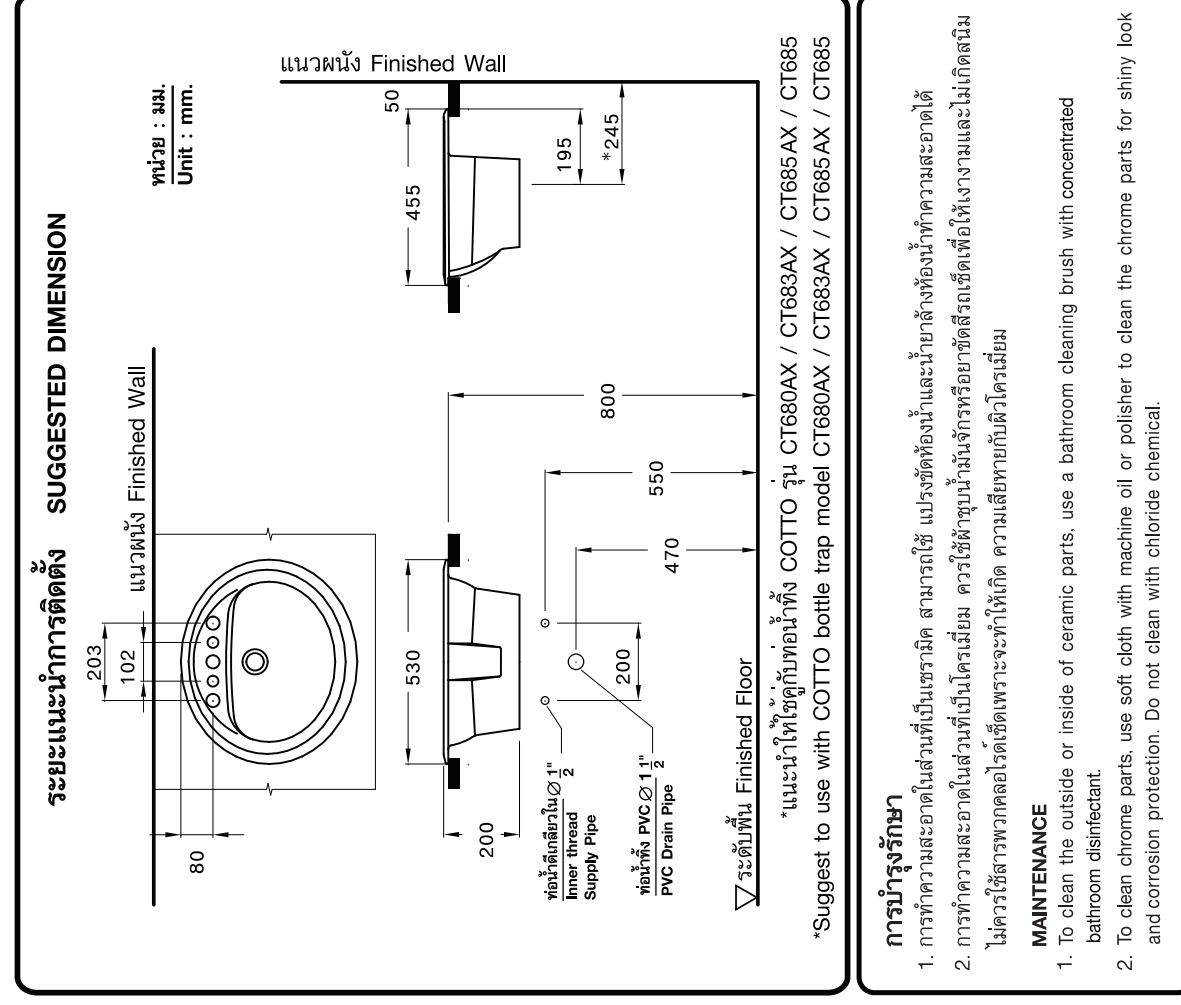

แนวผนัง
Center Line of Basin.

แนวผนัง
Cut Countertop Along This Line