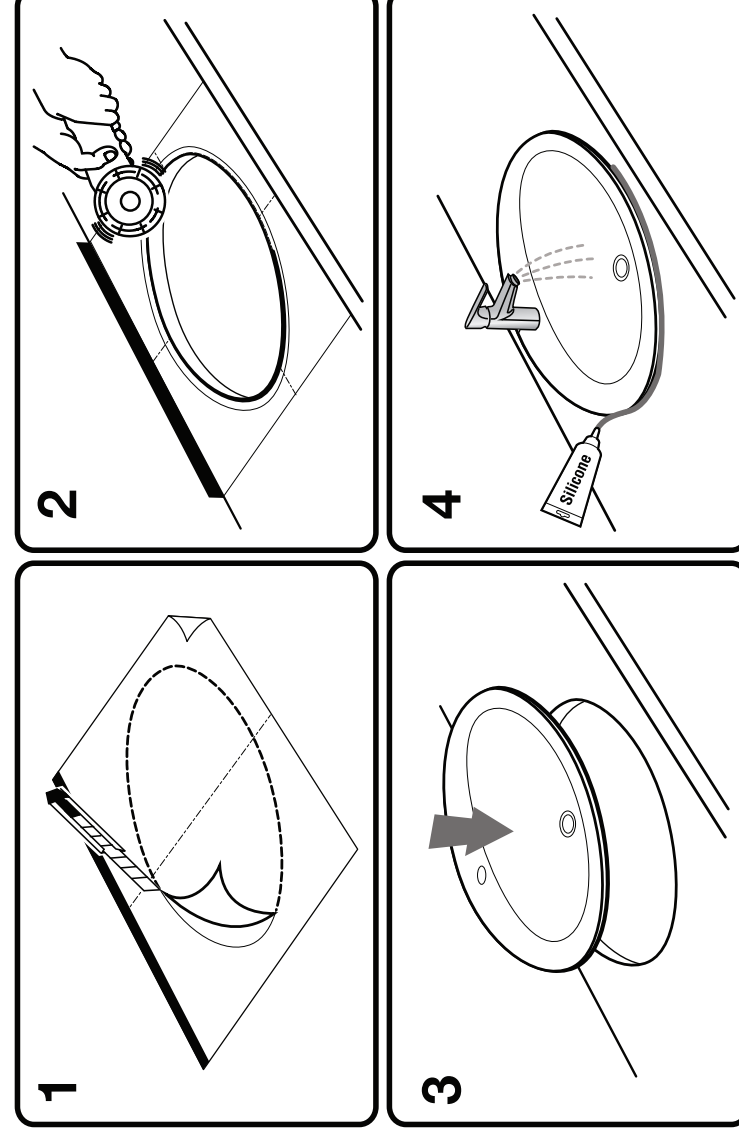

แนวผนัง
Center Line of Basin.

แนวผนัง
Cut Countertop Along This Line