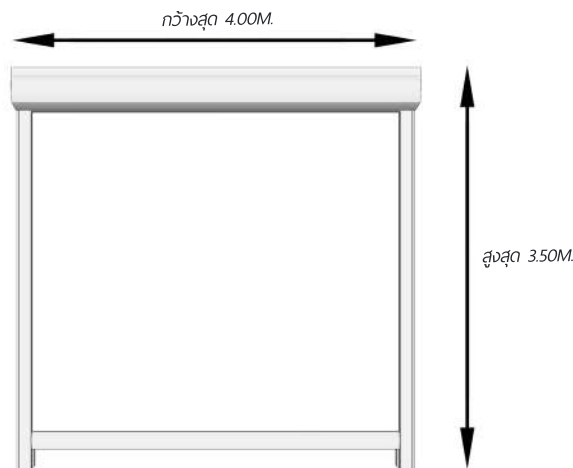

WINZIP SCREEN

Drop shading system with Zipper, the edge of the cover runs into the guides, thus avoiding light and air infiltration and making the ideal choice to black out glass facades, Wind resistance is given by the values of resistance of fabric type and Zip profiles employed With its small-sized headbox 100 x 100 mm can be installed in places of reduced dimensions. Powder coated aluminium profiles in primary aluminium alloy, Motor or gear operated.

Limitation Width • 4.00M.

Limitation height • 4.00M.