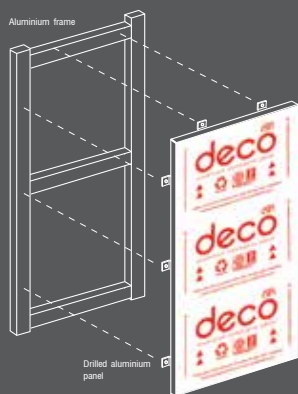

“Deco 3 mm” Aluminium Composite Panel

Suitable for interior decoration work and minor exterior work. For example, interior decoration, kiosk, exhibition booth.

Total thickness	Core	Width	Length
3.00,4.00 mm	LDPE	1220 mm	2440 mm

คุณสมบัติเด่น

Colourful surface without peeling

Easy-to-install

Good price with value

Durable and Non-rusting

How to install aluminium composite panel “Deco

with gouging and screw method

1. Cut the aluminium composite panel with circular saw
2. Gouge the aluminium composite panel with gouging machine, cutting blade, or router
3. Fold the aluminium composite panel along the gouged line
4. Install with screw along aluminium frame and panel