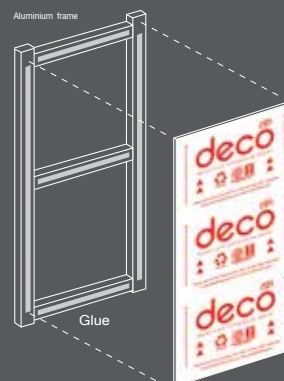

Install with glue

1. Cut the aluminium composite panel with circular saw
2. Apply silicone and glue and install the aluminium composite panel on the frame