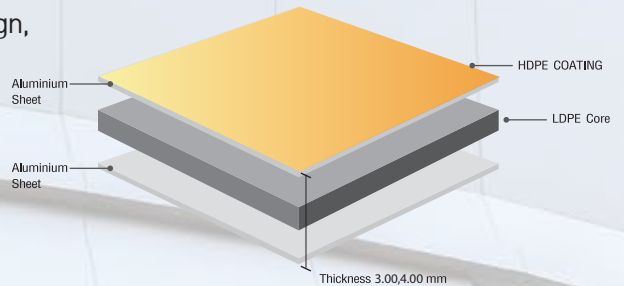

Pruple 010DS

Navy Blue 011DS

Aluminium Composite Panel for sign/billboard and kiosk decoration

“Deco 4 mm” Aluminium Composite Panel

Suitable for both interior and exterior work. It can be applied to sign, billboard, exterior and interior decoration.

“Deco 3 mm” Aluminium Composite Panel

Suitable for interior decoration work and minor exterior work. For example, interior decoration, kiosk, exhibition booth.

Total thickness	Core	Width	Length
3.00,4.00 mm	LDPE	1220 mm	2440 mm